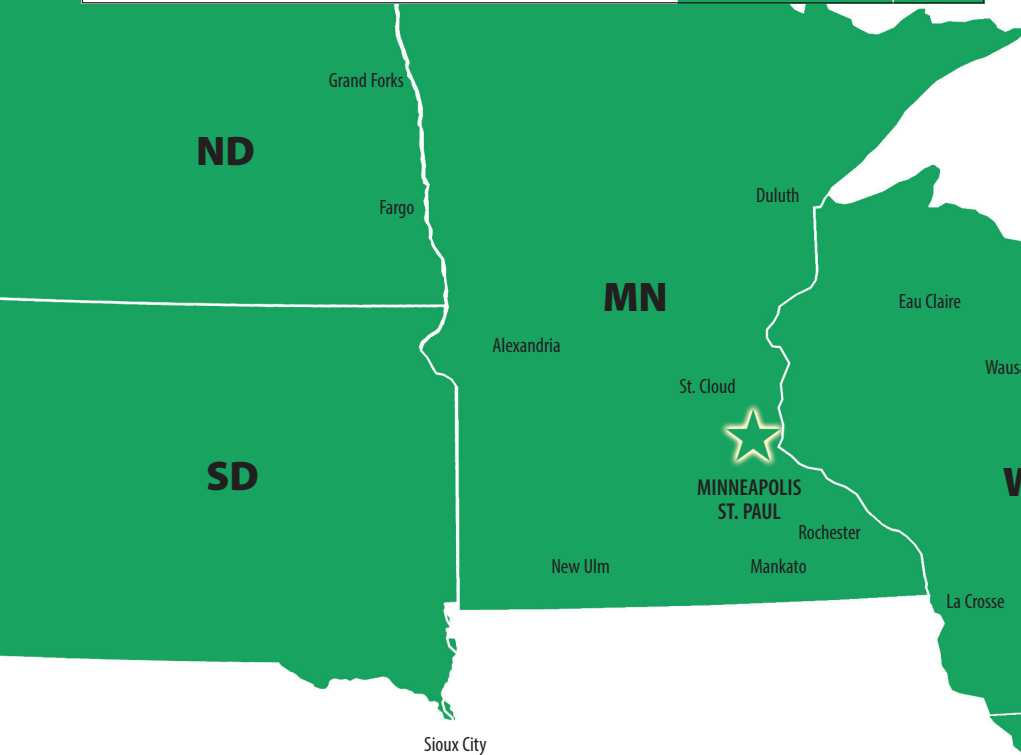

REGIONAL & LOCAL LTL

Transportation Corporation

Moran Transportation Corporation provides regional less than truck load (LTL) and regional less than container load (LCL) service throughout the states of Illinois, Indiana, Wisconsin, Minnesota, Missouri, North Dakota and South Dakota markets as well as the Canadian Provinces of Manitoba, Saskatchewan, Alberta and British Columbia. Our team of uniformed professional LTL driver salesmen provide very timely and claim free LTL & LCL service to all industries.

- Regional LTL - Less than Truck Load Service
- Chicagoland Cartage
- Inside Delivery, Liftgate, Haz Mat, Residential
- Pool Distribution & Consolidation Programs
- Dedicated Truck & Driver Programs

Moran partners with industry leading companies in delivering reliable end-to-end LTL solutions, exceeding customer expectations at every turn.

Call for Service or a Quote:
309-277-6541

NETWORK TERMINALS:

- Elk Grove Village, IL
- Rockford, IL
- Bloomington, IL
- Elkhart, IN
- Fort Wayne, IN
- Indianapolis, IN
- St. Louis, MO
- Minneapolis, MN