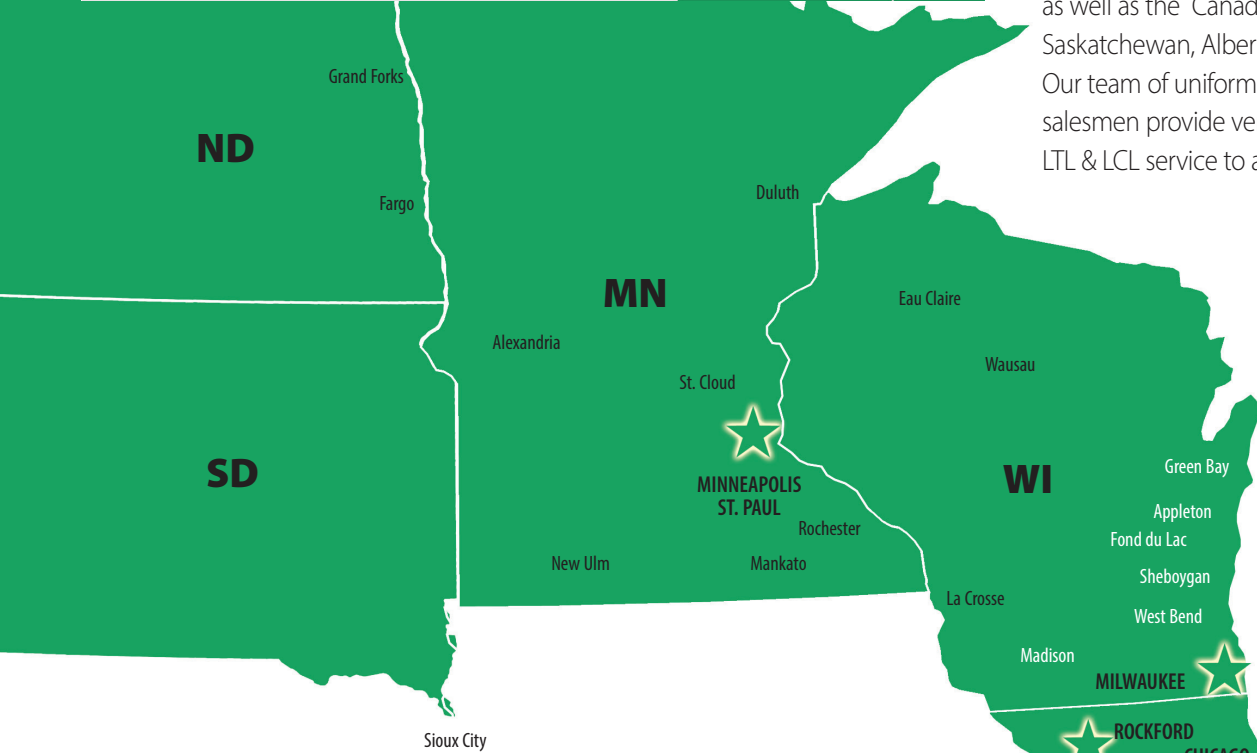

# REGIONAL & LOCAL LTL

## Canadian Service Markets

Transportation Corporation

**Moran Transportation Corporation** provides regional less than truck load (LTL) and regional less than container load (LCL) service throughout the states of Illinois, Indiana, Wisconsin, Minnesota, Missouri, North Dakota and South Dakota markets as well as the Canadian Provinces of Manitoba, Saskatchewan, Alberta and British Columbia. Our team of uniformed professional LTL driver salesmen provide very timely and claim free LTL & LCL service to all industries.

## NETWORK TERMINALS:

- Elk Grove Village, IL
- Rockford, IL
- Bloomington, IL
- Elkhart, IN
- Fort Wayne, IN
- Indianapolis, IN
- St. Louis, MO
- Minneapolis, MN

- Regional LTL - Less than Truck Load Service
- Chicagoland Cartage
- Inside Delivery, Liftgate, Haz Mat, Residential
- Pool Distribution & Consolidation Programs
- Dedicated Truck & Driver Programs