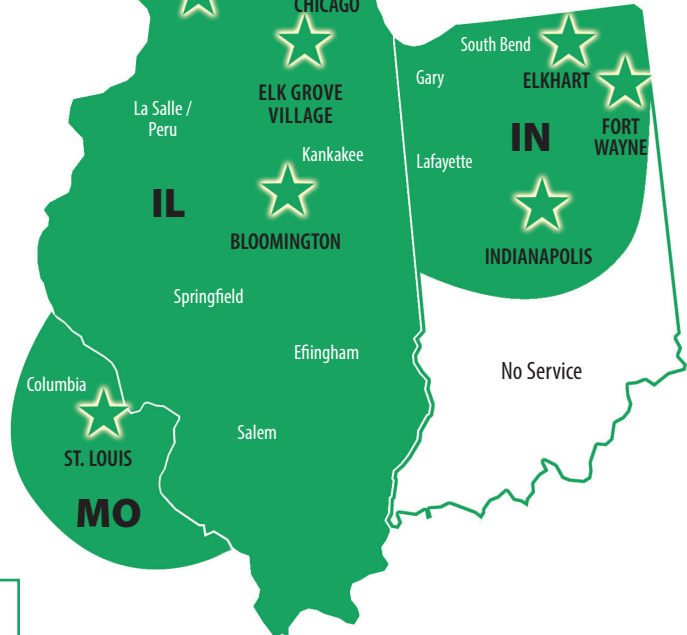

# REGIONAL & LOCAL LTL

**Moran Transportation Corporation** provides regional less than truck load (LTL) and regional less than container load (LCL) service throughout the states of Illinois, Indiana, Wisconsin, Minnesota, Missouri, North Dakota and South Dakota markets as well as the Canadian Provinces of Manitoba, Saskatchewan, Alberta and British Columbia. Our team of uniformed professional LTL driver salesmen provide very timely and claim free LTL & LCL service to all industries.

## NETWORK TERMINALS:

- Elk Grove Village, IL
- Rockford, IL
- Bloomington, IL
- Elkhart, IN
- Fort Wayne, IN
- Indianapolis, IN
- St. Louis, MO
- Minneapolis, MN

- Regional LTL - Less than Truck Load Service
- Chicagoland Cartage
- Inside Delivery, Liftgate, Haz Mat, Residential
- Pool Distribution & Consolidation Programs
- Dedicated Truck & Driver Programs

**Moran partners with industry leading companies in delivering reliable end-to-end LTL solutions, exceeding customer expectations at every turn.**

Call for Service or a Quote:  
**574-269-6585**