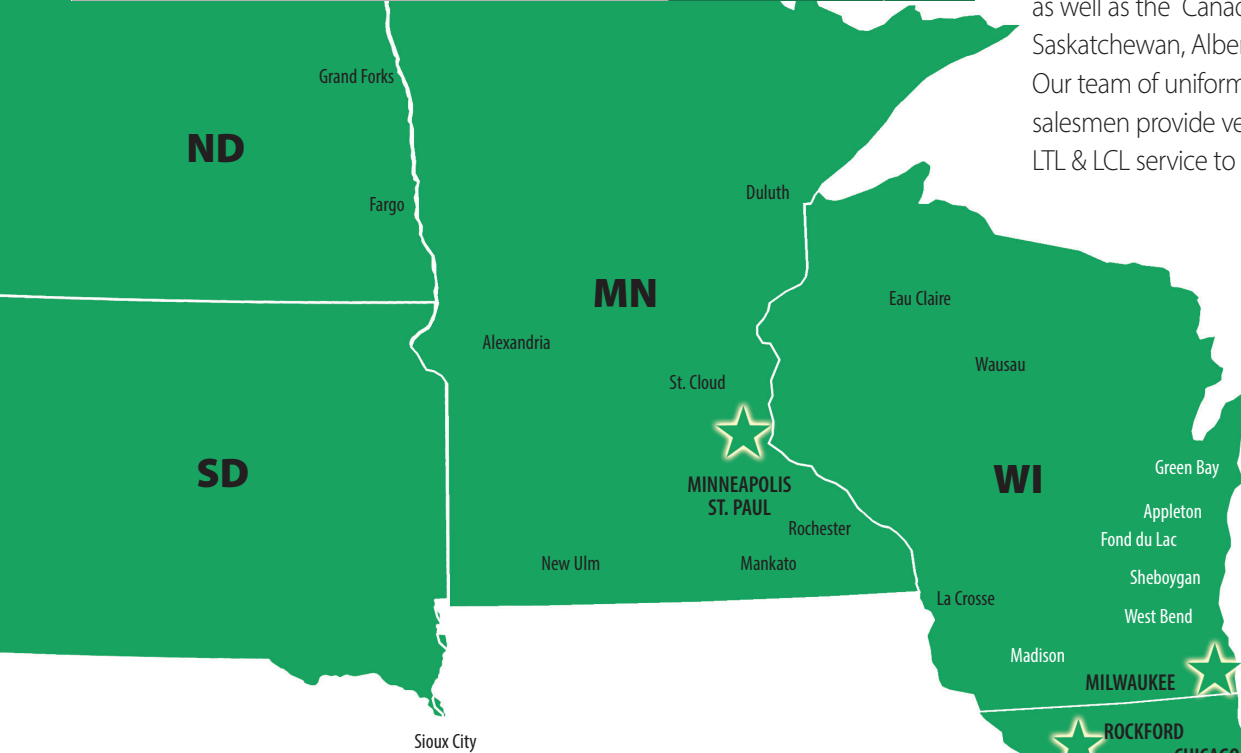

# REGIONAL & LOCAL LTL

**Moran Transportation Corporation** provides regional less than truck load (LTL) and regional less than container load (LCL) service throughout the states of Illinois, Indiana, Wisconsin, Minnesota, Missouri, North Dakota and South Dakota markets as well as the Canadian Provinces of Manitoba, Saskatchewan, Alberta and British Columbia. Our team of uniformed professional LTL driver salesmen provide very timely and claim free LTL & LCL service to all industries.

## NETWORK TERMINALS:

- Elk Grove Village, IL
- Rockford, IL
- Bloomington, IL
- Elkhart, IN
- Fort Wayne, IN
- Indianapolis, IN
- St. Louis, MO
- Minneapolis, MN

- Regional LTL - Less than Truck Load Service
- Chicagoland Cartage
- Inside Delivery, Liftgate, Haz Mat, Residential
- Pool Distribution & Consolidation Programs
- Dedicated Truck & Driver Programs