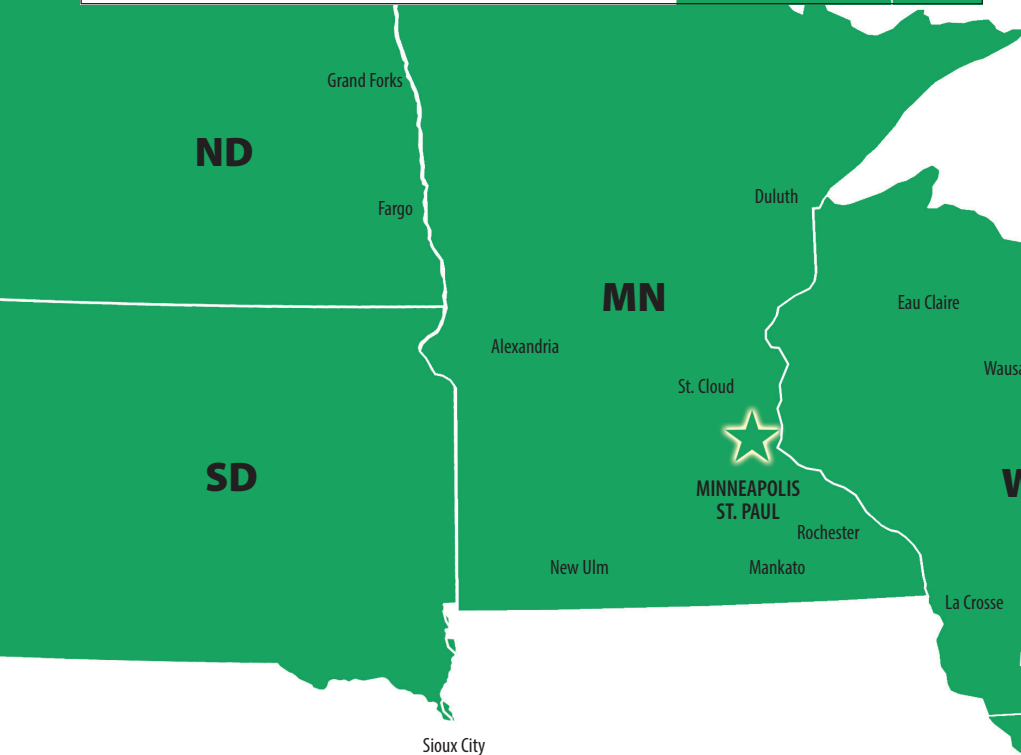

REGIONAL & LOCAL LTL

Transportation Corporation

Moran Transportation Corporation provides regional less than truck load (LTL) and regional less than container load (LCL) service throughout the states of Illinois, Indiana, Wisconsin, Minnesota, Missouri, North Dakota and South Dakota markets as well as the Canadian Provinces of Manitoba, Saskatchewan, Alberta and British Columbia. Our team of uniformed professional LTL driver salesmen provide very timely and claim free LTL & LCL service to all industries.

NETWORK TERMINALS:

- Elk Grove Village, IL
- Rockford, IL
- Bloomington, IL
- Elkhart, IN
- Fort Wayne, IN
- Indianapolis, IN
- St. Louis, MO
- Minneapolis, MN

- Regional LTL - Less than Truck Load Service
- Chicagoland Cartage
- Inside Delivery, Liftgate, Haz Mat, Residential
- Pool Distribution & Consolidation Programs
- Dedicated Truck & Driver Programs