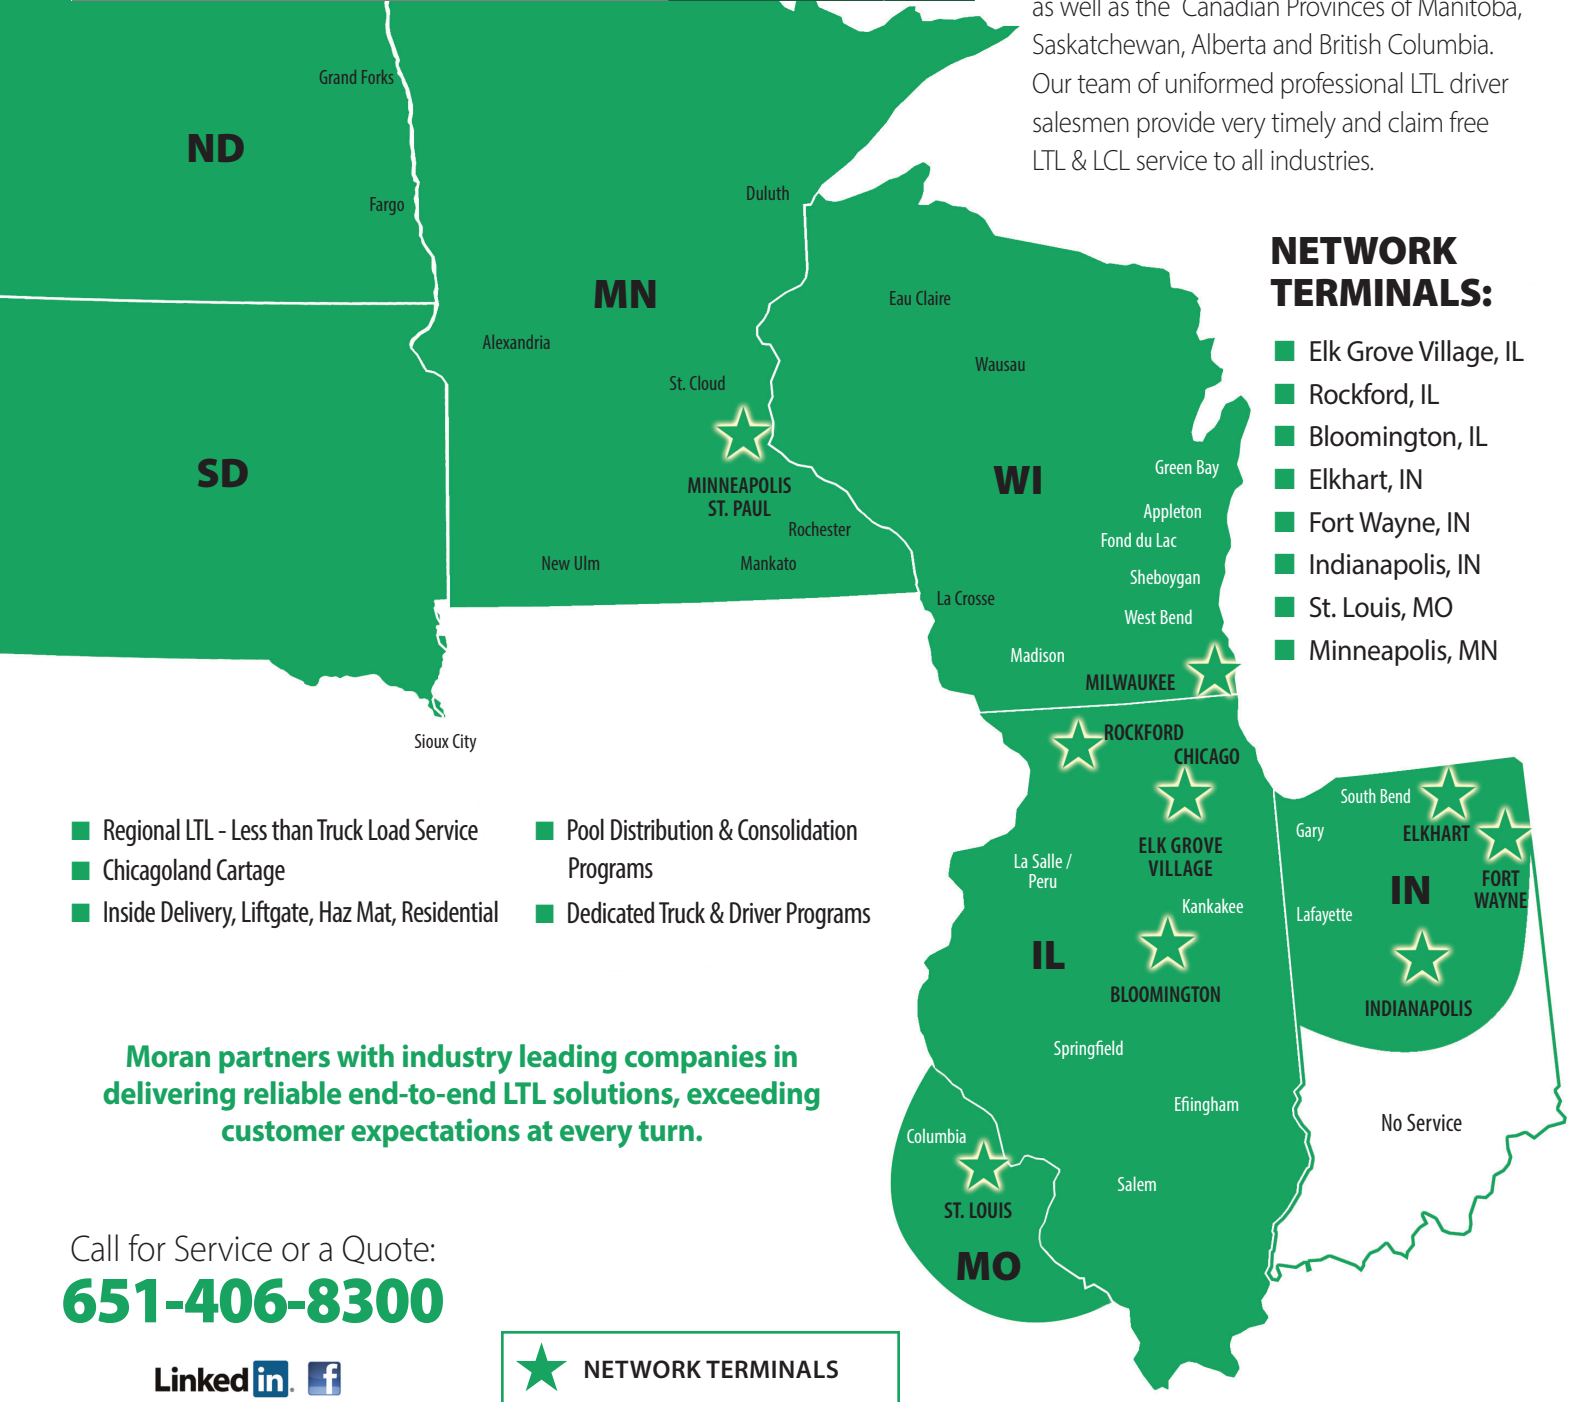

# REGIONAL & LOCAL LTL

## Canadian Service Markets

**Moran Transportation Corporation** provides regional less than truck load (LTL) and regional less than container load (LCL) service throughout the states of Illinois, Indiana, Wisconsin, Minnesota, Missouri, North Dakota and South Dakota markets as well as the Canadian Provinces of Manitoba, Saskatchewan, Alberta and British Columbia. Our team of uniformed professional LTL driver salesmen provide very timely and claim free LTL & LCL service to all industries.

## NETWORK TERMINALS:

- Elk Grove Village, IL
- Rockford, IL
- Bloomington, IL
- Elkhart, IN
- Fort Wayne, IN
- Indianapolis, IN
- St. Louis, MO
- Minneapolis, MN

- Regional LTL - Less than Truck Load Service
- Chicagoland Cartage
- Inside Delivery, Liftgate, Haz Mat, Residential
- Pool Distribution & Consolidation Programs
- Dedicated Truck & Driver Programs

**Moran partners with industry leading companies in delivering reliable end-to-end LTL solutions, exceeding customer expectations at every turn.**

Call for Service or a Quote:  
**651-406-8300**