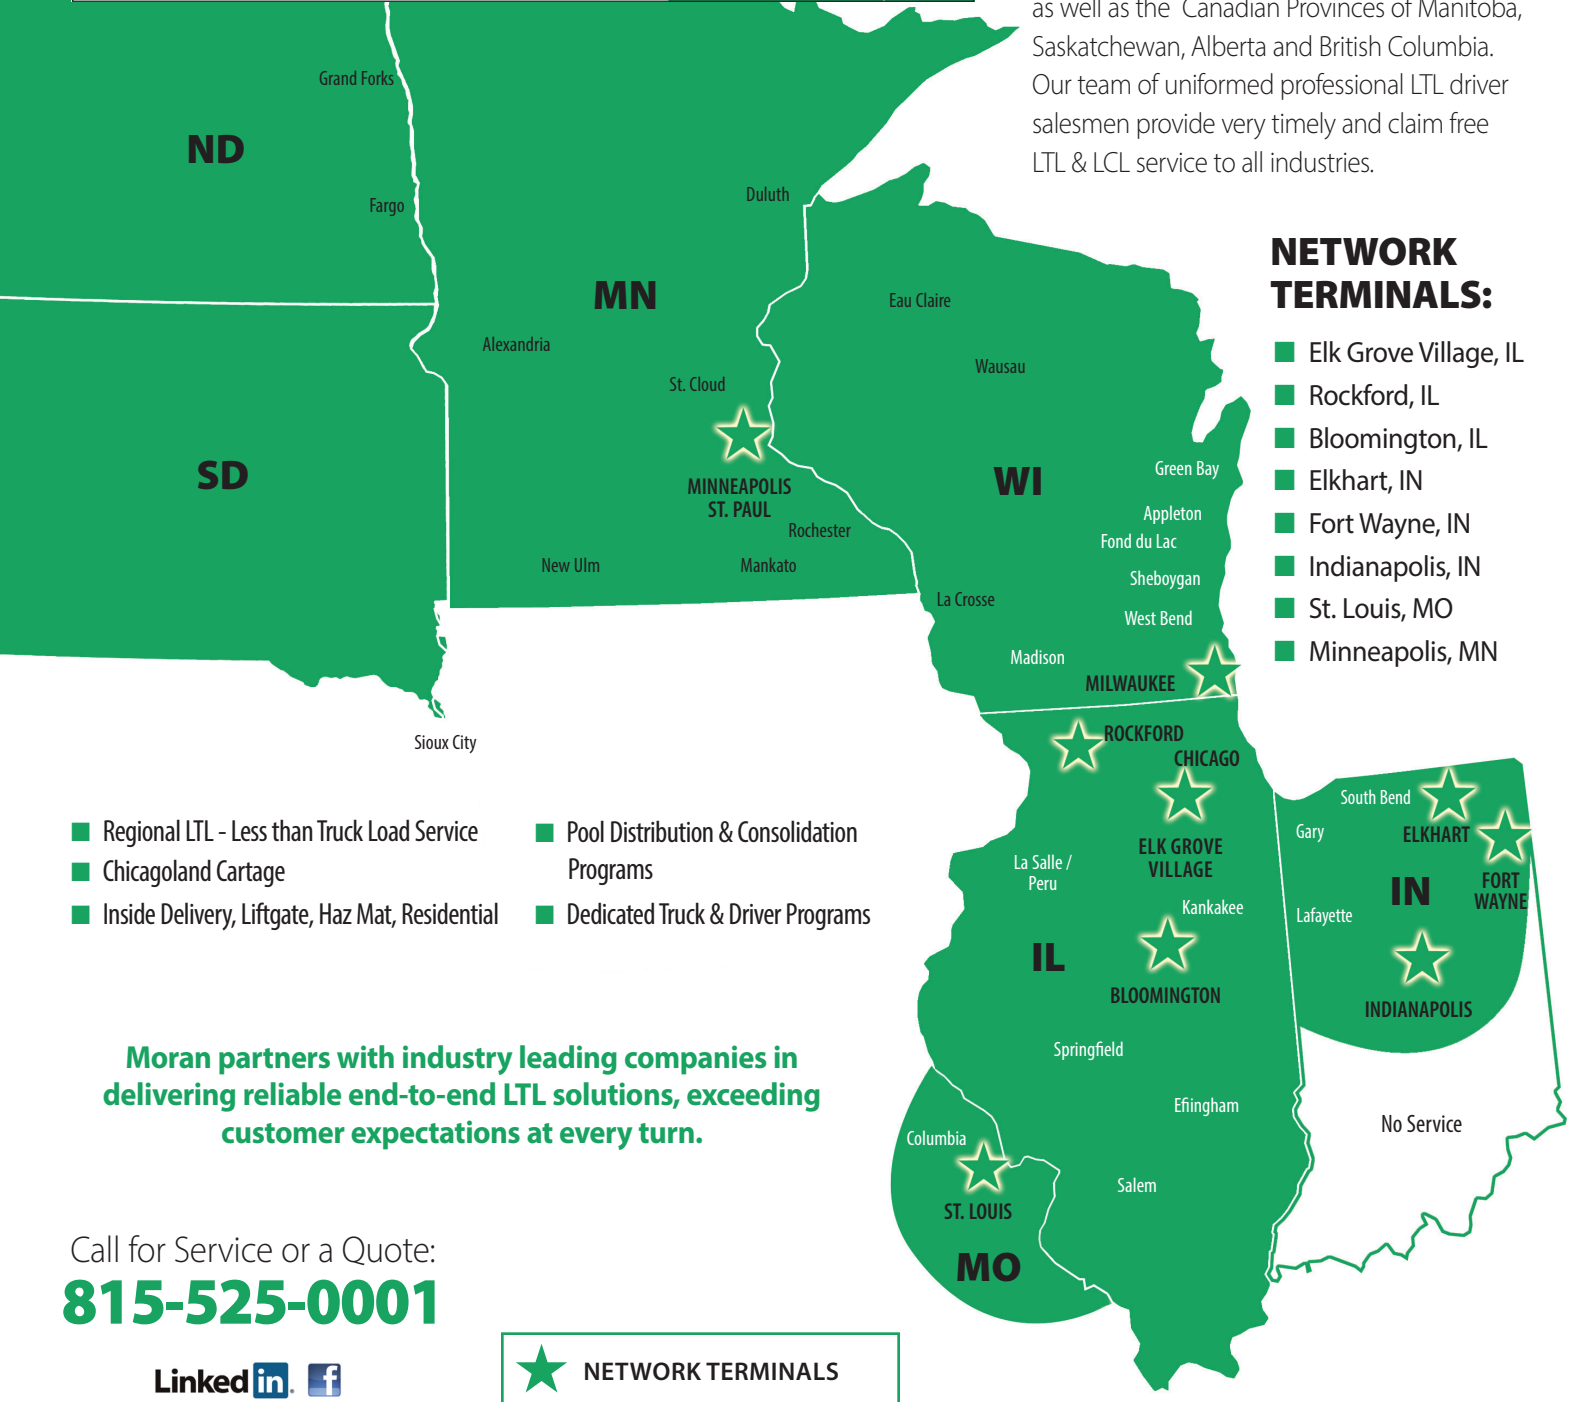

# REGIONAL & LOCAL LTL

## Canadian Service Markets

Transportation Corporation

**Moran Transportation Corporation** provides regional less than truck load (LTL) and regional less than container load (LCL) service throughout the states of Illinois, Indiana, Wisconsin, Minnesota, Missouri, North Dakota and South Dakota markets as well as the Canadian Provinces of Manitoba, Saskatchewan, Alberta and British Columbia. Our team of uniformed professional LTL driver salesmen provide very timely and claim free LTL & LCL service to all industries.

## NETWORK TERMINALS:

- Elk Grove Village, IL
- Rockford, IL
- Bloomington, IL
- Elkhart, IN
- Fort Wayne, IN
- Indianapolis, IN
- St. Louis, MO
- Minneapolis, MN

- Regional LTL - Less than Truck Load Service
- Chicagoland Cartage
- Inside Delivery, Liftgate, Haz Mat, Residential
- Pool Distribution & Consolidation Programs
- Dedicated Truck & Driver Programs