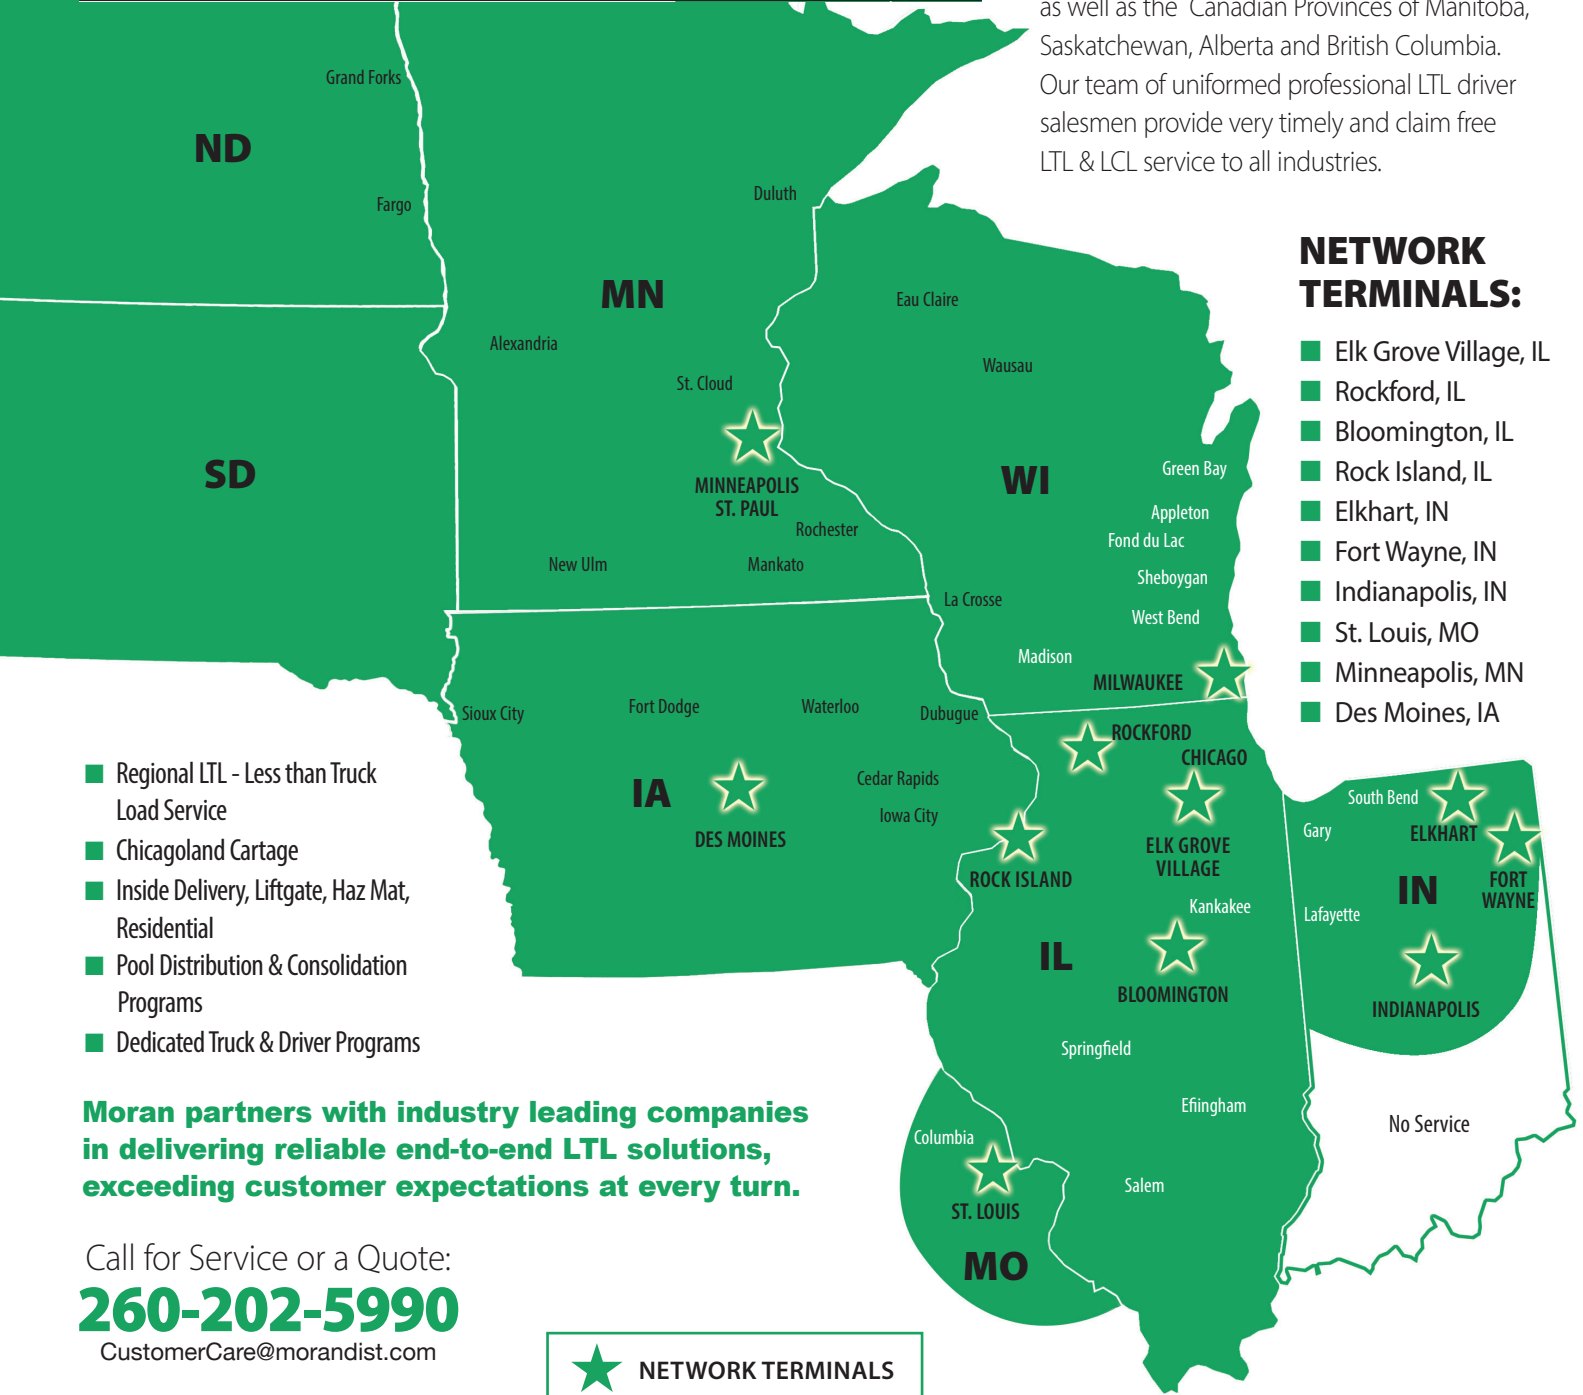

REGIONAL & LOCAL LTL

Transportation Corporation

Moran Transportation Corporation provides regional less than truck load (LTL) and regional less than container load (LCL) service throughout the states of Illinois, Indiana, Wisconsin, Minnesota, Missouri, North Dakota and South Dakota markets as well as the Canadian Provinces of Manitoba, Saskatchewan, Alberta and British Columbia. Our team of uniformed professional LTL driver salesmen provide very timely and claim free LTL & LCL service to all industries.

NETWORK TERMINALS:

- Elk Grove Village, IL
- Rockford, IL
- Bloomington, IL
- Rock Island, IL
- Elkhart, IN
- Fort Wayne, IN
- Indianapolis, IN
- St. Louis, MO
- Minneapolis, MN
- Des Moines, IA

- Regional LTL - Less than Truck Load Service
- Chicagoland Cartage
- Inside Delivery, Liftgate, Haz Mat, Residential
- Pool Distribution & Consolidation Programs
- Dedicated Truck & Driver Programs

Moran partners with industry leading companies in delivering reliable end-to-end LTL solutions, exceeding customer expectations at every turn.

Call for Service or a Quote:
260-202-5990
 CustomerCare@morandist.com