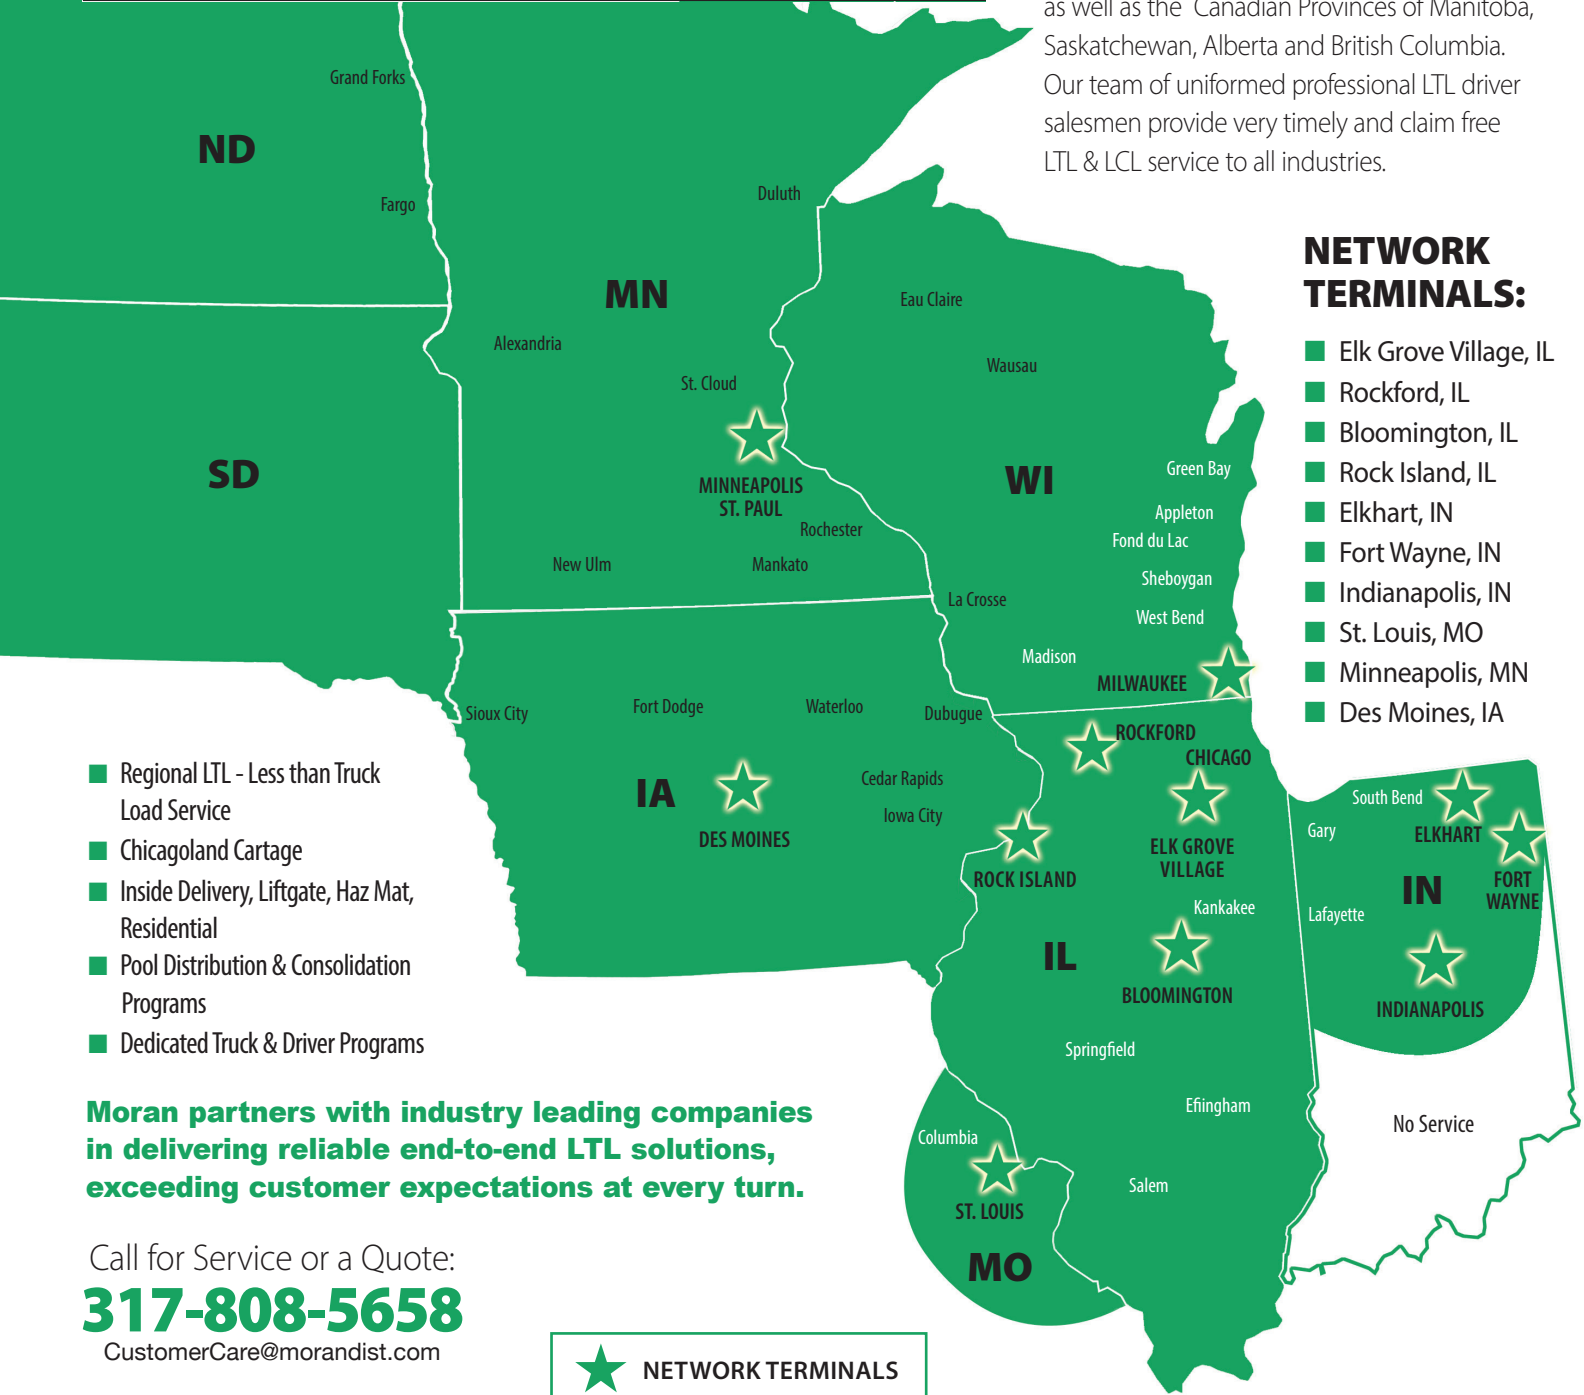

# REGIONAL & LOCAL LTL

Transportation Corporation

**Moran Transportation Corporation** provides regional less than truck load (LTL) and regional less than container load (LCL) service throughout the states of Illinois, Indiana, Wisconsin, Minnesota, Missouri, North Dakota and South Dakota markets as well as the Canadian Provinces of Manitoba, Saskatchewan, Alberta and British Columbia. Our team of uniformed professional LTL driver salesmen provide very timely and claim free LTL & LCL service to all industries.

## NETWORK TERMINALS:

- Elk Grove Village, IL
- Rockford, IL
- Bloomington, IL
- Rock Island, IL
- Elkhart, IN
- Fort Wayne, IN
- Indianapolis, IN
- St. Louis, MO
- Minneapolis, MN
- Des Moines, IA

- Regional LTL - Less than Truck Load Service
- Chicagoland Cartage
- Inside Delivery, Liftgate, Haz Mat, Residential
- Pool Distribution & Consolidation Programs
- Dedicated Truck & Driver Programs